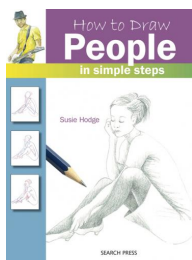

9781844489480