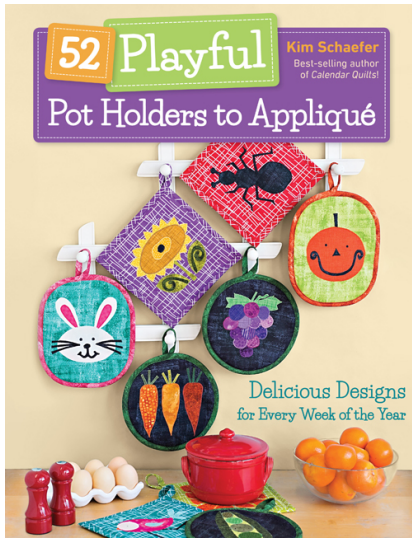

# 52 Playful Pot Holders to Appliqué

## Delicious Designs for Every Week of the Year

**KIM SCHAEFER**

<b>Publication</b>	July 2018
<b>Price</b>	£14.99
<b>ISBN</b>	9781617458019
<b>Format</b>	Paperback 280 x 216 mm
<b>Extent</b>	64 pages
<b>Illustrations</b>	Colour illustrations
<b>Publisher</b>	<b>C&amp;T Publishing</b>
<b>Classification</b>	Sewing
<b>BIC CODE/S</b>	WFBQ, WFB
<b>SALES REGIONS</b>	Worldwide excluding North America, Australia and New Zealand

### Description

If you can't stand the heat, get out the pot holders! Best-selling author Kim Schaefer shares fifty-two darling hot pad designs to appliqué, one for every week of the year. Pick one of three fully bound shapes; square, round or oval, and create your own festive kitchen set. With more than four dozen seasonal, holiday, and kitchen-themed motifs, each with full-size appliqué patterns, you'll want to make these pretty and useful gifts for everyone you know; they're perfect for housewarmings, weddings, bridal showers, and more!