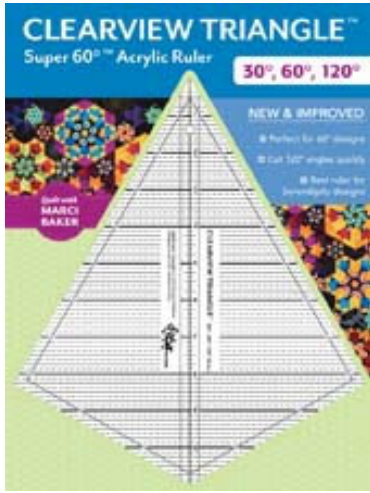

Clearview Triangle Super 60° Acrylic Ruler

New and Improved

SEARCH PRESS LIMITED
specialist art and craft book publishers

Marci Baker

Publication	June 2016
Price	£19.99 incl.VAT
ISBN	9781617452963
Format	Other merchandise 336 x 254mm
Publisher	C&T Publishing
Classification	WFBQ
Territories	UK & Europe

Main Description

Now with easier-to-read lines and finer markings for accurate measuring. Make faster cuts for 60° degree designs that include 120° triangles and diamonds by using the Super 60. This specialty ruler cuts 30°, 60°, and 120° degree angles. Has both .5 and .75 cm seam allowance markings.